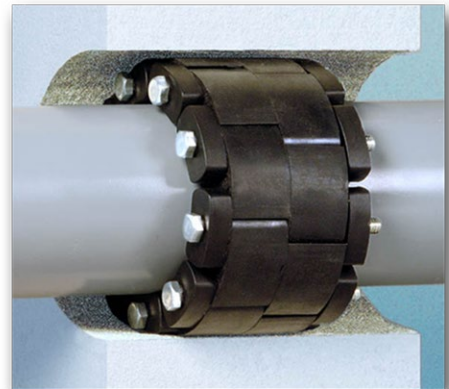

Series 6201 - Styles 6201 TTS, SEB

Spherical
Style 240, 242 AV/NN

Hot Water Lines

Spherical Type

Series 240/242 - Style 240 AV/EE

Series 315 - Style 315 A/EE

Flexible Metal Hose Type

Series 6201 - Styles 6201 TTS, SEB

Flexible Metal Hose
Style 6201 TTS, SEB

Piping Penetration

Pipe Penetration Seals

Pipe Penetration Seals

DISTRIBUTED BY: