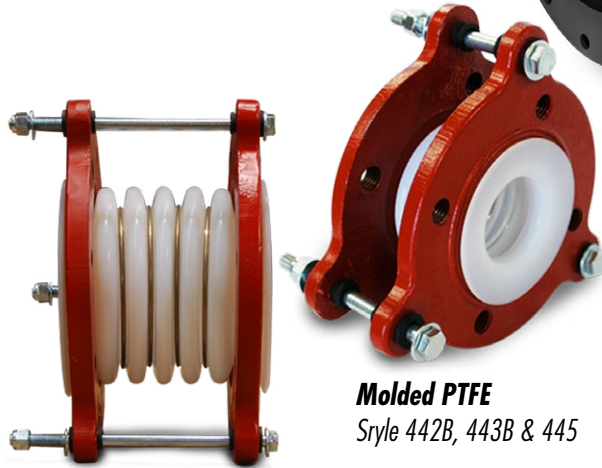

PROCO

PROCO PRODUCTS, INC.

APPLICATIONS

Chemical/Plastic/FRP Piping

**Corrosive Fluid Handling - Plastic, FRP
& Glass Pipe Lines**

Integral Molded Flanged Wide Arch

Style 261R

Molded PTFE

Series 440 - Style 442B, 443B & 445B

**Integral Molded
Flanged Wide Arch**
Style 261R & 262R

Molded PTFE
Style 442B, 443B & 445

Air Handling

Fan / Duct Connectors

Series 520, 530 & 540

Fan / Duct Connectors
Style 520, 530 & 540